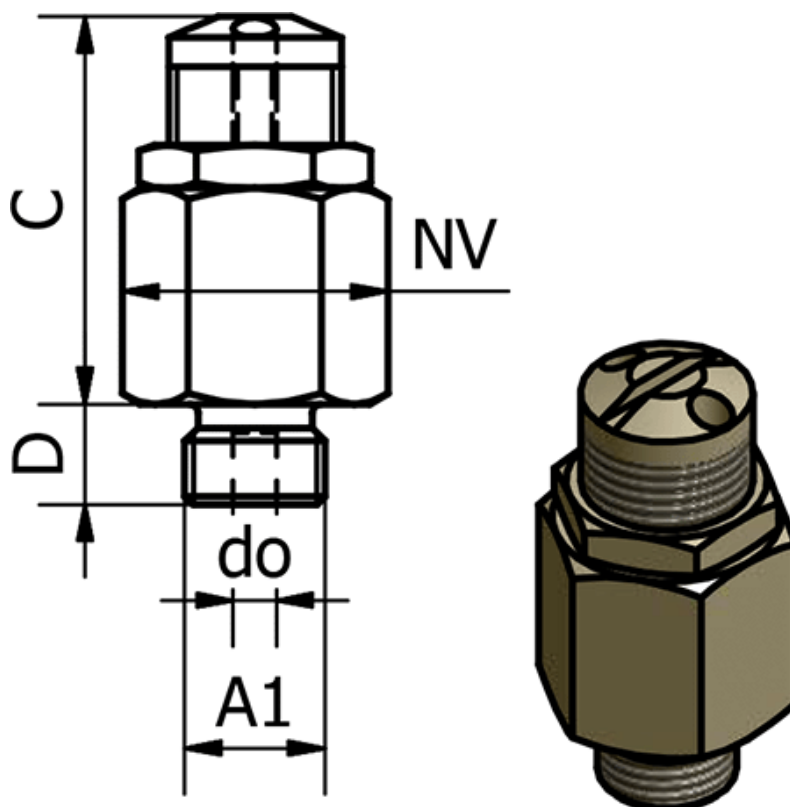

Data Sheet

Article number: 58621821

Description: Mini safety valve 218.21, - G 1/4"

Measures

C	= 27
D	= 7
do	= 3
NV	= 16
Set pressure	= 1 - 4 bar
Thread A1	= G 1/4"